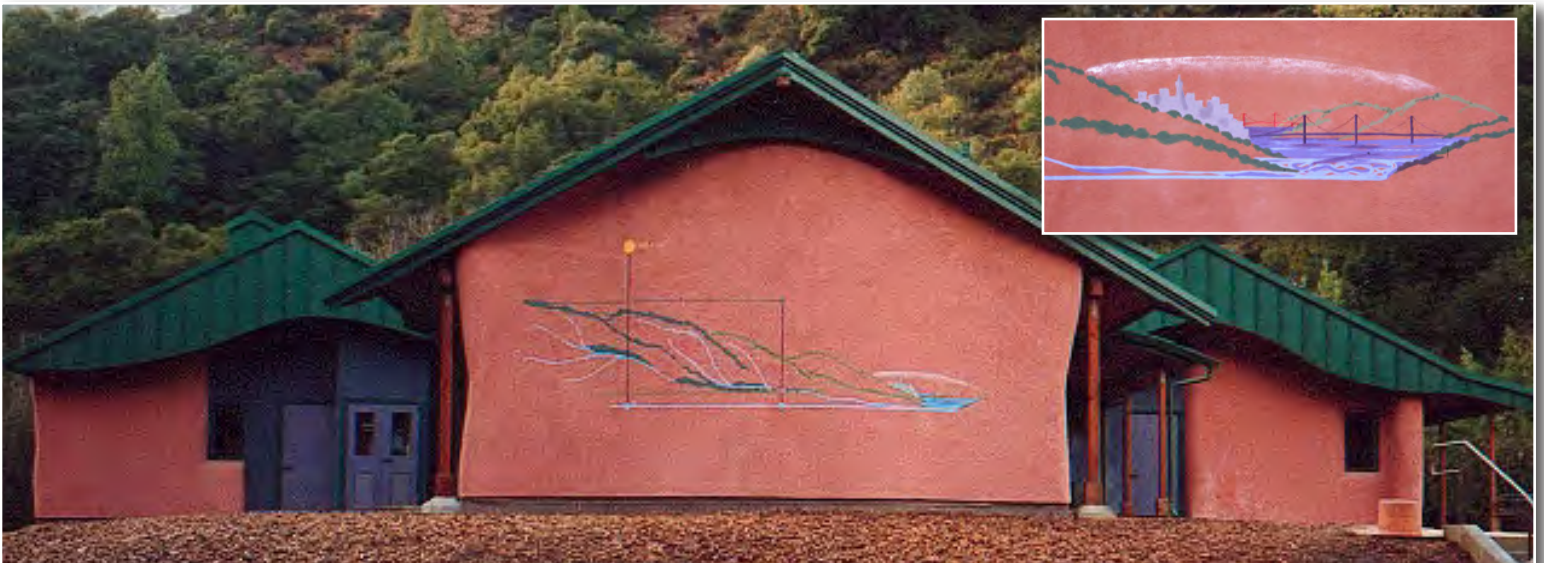

This mural on the east wall of the Wolken Education Center in Los Altos illustrates the building's relation to its setting, the local watershed, and on a regional basis, its relationship to the San Francisco Bay.

OTHER INTERIORS AND ARTIFACTS

Single Family Residence, Paso Robles, California

Image: Emily Haggopian
Interior stair railing

Single Family Residence, Templeton, California

Entrance gate

Various artifacts and auxillary buildings

Interior mandala

Aviary

Workshop and Sculpture

Mural illustrating site context

Trellis allowing winter sun and summer shade with deciduous vines

Zen meditation structure