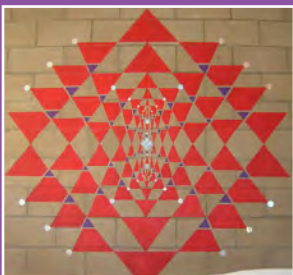

OTHER INTERIORS AND ARTIFACTS

Single Family Residence, Paso Robles, California

Image: Emily Haggopian
Interior stair railing

Single Family Residence, Templeton, California

Entrance gate

Various artifacts and auxillary buildings

Interior mandala

Aviary

Workshop and Sculpture

Mural illustrating site context

Trellis allowing winter sun and summer shade with deciduous vines

Zen meditation structure